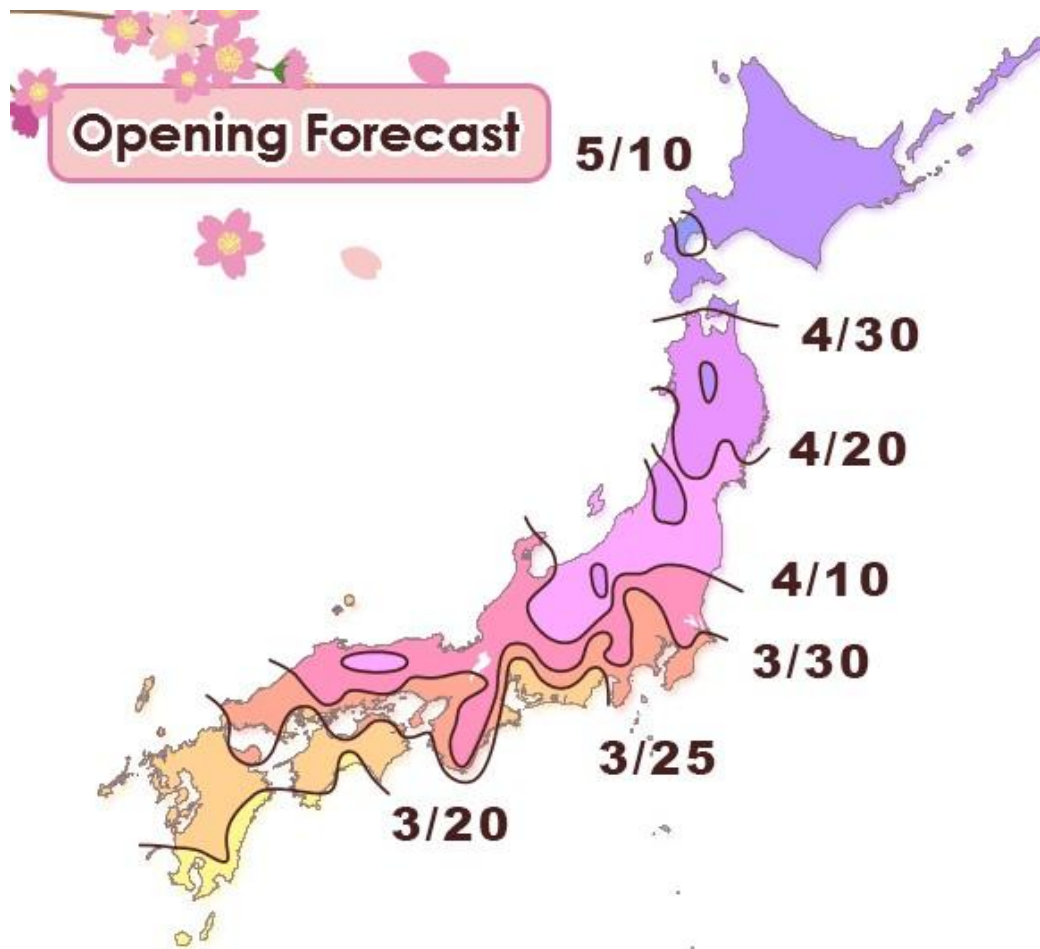

HANAMI 2014

Location	Opening	Full Bloom (approx.)
Tokyo	Mar-24	March 31 to April 7
Kyoto	Mar-24	April 2 to 9
Kagoshima	Mar-13	March 25 to April 1
Kumamoto	Mar-20	March 30 to April 6
Fukuoka	Mar-20	March 29 to April 6
Hiroshima	Mar-21	March 31 to April 7
Osaka	Mar-25	April 2 to 9
Nara	Mar-26	April 2 to 9
Nagoya	Mar-20	March 30 to April 6
Yokohama	Mar-25	April 2 to 9
Kanazawa	Apr-02	April 8 to 15
Nagano	Apr-11	April 16 to 23
Fukushima	Apr-08	April 12 to 19
Sendai	Apr-10	April 15 to 22
Aomori	Apr-24	April 28 to May 5
Hakodate	May-01	April 5 to 12
Sapporo	May-03	May 11 to 18